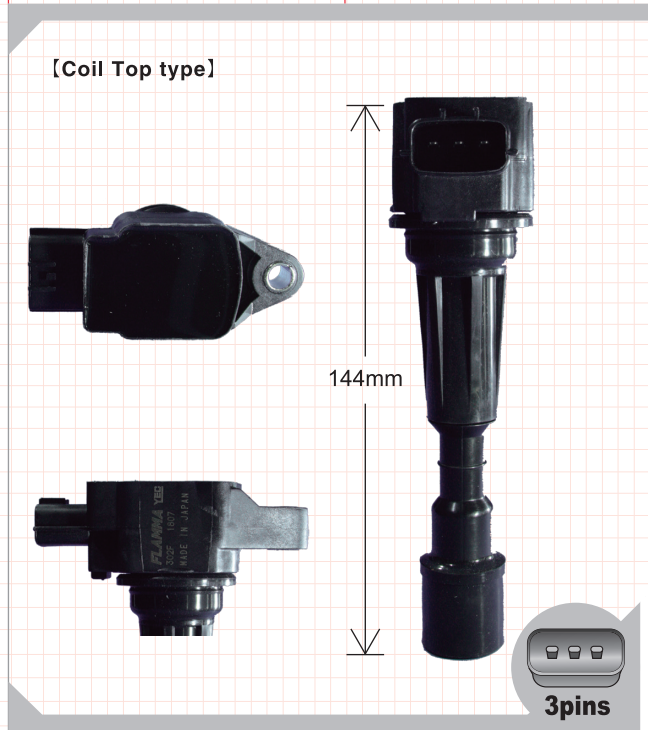

YEC No.
IGC301F

OEM No.
ZL01-18-100
ZL01-18-100A
ZL01-18-100B
ZZY1-18-100

YEC No.
IGC302F

OEM No.
ZJ20-18-100
ZJ20-18-100A