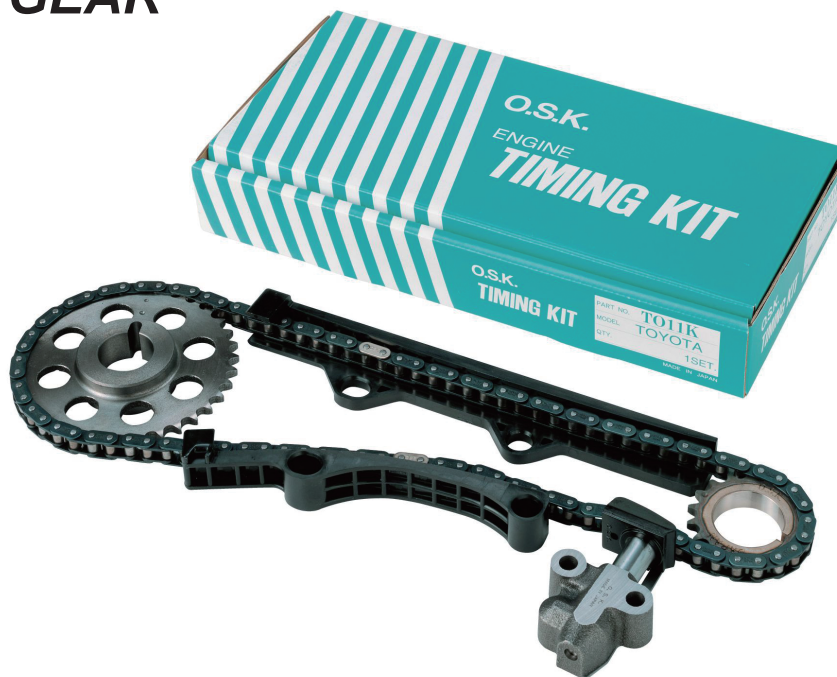

O.S.K.

ALL MADE IN JAPAN.

ENGINE TIMING COMPONENTS **CATALOG**

- **TIMING KIT**
- **TIMING SET**
- **CHAIN TENSIONER**
- **CHAIN GUIDE**
- **GEAR**

OSAKA
OKAYAMA

ISO 9001
JIS Q 9001

MS
CM004

2024-01

NEW TIMING KIT LIST

KIT NO.	ENGINE	PHOTO	APPLICATION
TOYOTA			
H701K	R18A (2006 - UP)		R18A FD1,FD4,FD6,FD7,FA1,FK2 RN6,RN7
T072K	1AR-FE 2AR-FE (2008 - UP) WITHOUT CAM GEARS		1AR-FE ASU40,ASL30,AGV10,15 2AR-FE ASV40,50,AGH30,ASA33,38,42,44
T073K	1TR-FE 1TR-FPE SINGLE VVT ENGINE (05/2014 - UP) WITHOUT VVT GEAR		1TR-FE TGN40,TRY220,230,231 1TR-FPE TRY281,TSS10,11,13
T074K	1TR-FE (NEW) DUAL VVT ENGINE (11/2015 - UP) WITHOUT VVT GEARS		1TR-FE (NEW) TGN110,120,140,TRH200
T075K	2TR-FE (NEW) MAIN DRIVE ONLY SINGLE VVT ENGINE (05/2014 - UP) WITHOUT VVT GEAR		2TR-FE (NEW) TGN36,41,TRN225,TRC600,TRU600 TRB40,50,60,70
T076K	2TR-FE (NEW) MAIN DRIVE ONLY DUAL VVT ENGINE (01/2015 - UP) WITHOUT VVT GEARS		2TR-FE (NEW) TGN111,121,126,128,136,138,141 TRH201,203,211,213,214,216,219,221 TRH223,224,226,228,229,TRN245,265 TRJ152,155,TGN156,166,168

NEW TIMING KIT LIST

KIT NO.	ENGINE	PHOTO	APPLICATION
TOYOTA			
T077K	<p>2TR-FE (NEW) FULL KIT SINGLE VVT ENGINE (05/2014 - UP) WITHOUT VVT GEAR</p>		<p>2TR-FE (NEW) TGN36,41,TRN225,TRC600,TRU600 TRB40,50,60,70</p>
T078K	<p>2TR-FE (NEW) FULL KIT DUAL VVT ENGINE (01/2015 - UP) WITHOUT VVT GEARS</p>		<p>2TR-FE (NEW) TGN111,121,126,128,136,138,141 TRH201,203,211,213,214,216,219,221 TRH223,224,226,228,229,TRN245,265 TRJ152,155,TGN156,166,168</p>