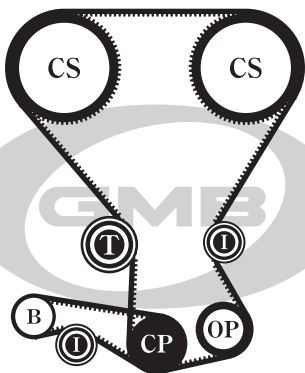

# TIMING BELT KIT LAYOUT

HYUNDAI

GKHY0013

GKHY0014

GKHY0015

GKHY0016

GKHY0017

GKHY0018