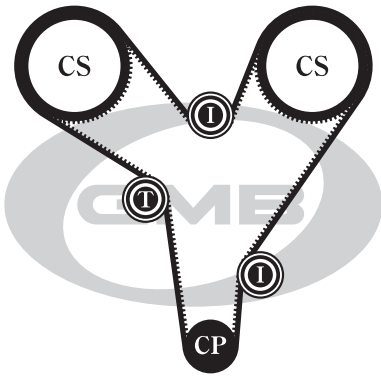

# TIMING BELT KIT LAYOUT

MAZDA

GKMZ0001

GKMZ0002

GKMZ0003

GKMZ0004

GKMZ0005

GKMZ0006