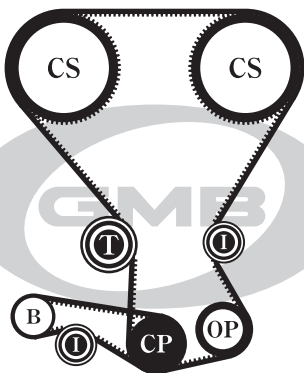

# TIMING BELT KIT LAYOUT

HYUNDAI

GKHY0013

GKHY0014

GKHY0015

GKHY0016

GKHY0017

GKHY0018