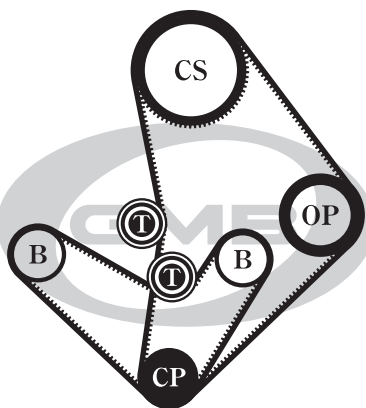

TIMING BELT KIT LAYOUT

HYUNDAI

GKHY0013

GKHY0014

GKHY0015

GKHY0016

GKHY0017

GKHY0018

GKHY0019

GKHY0020